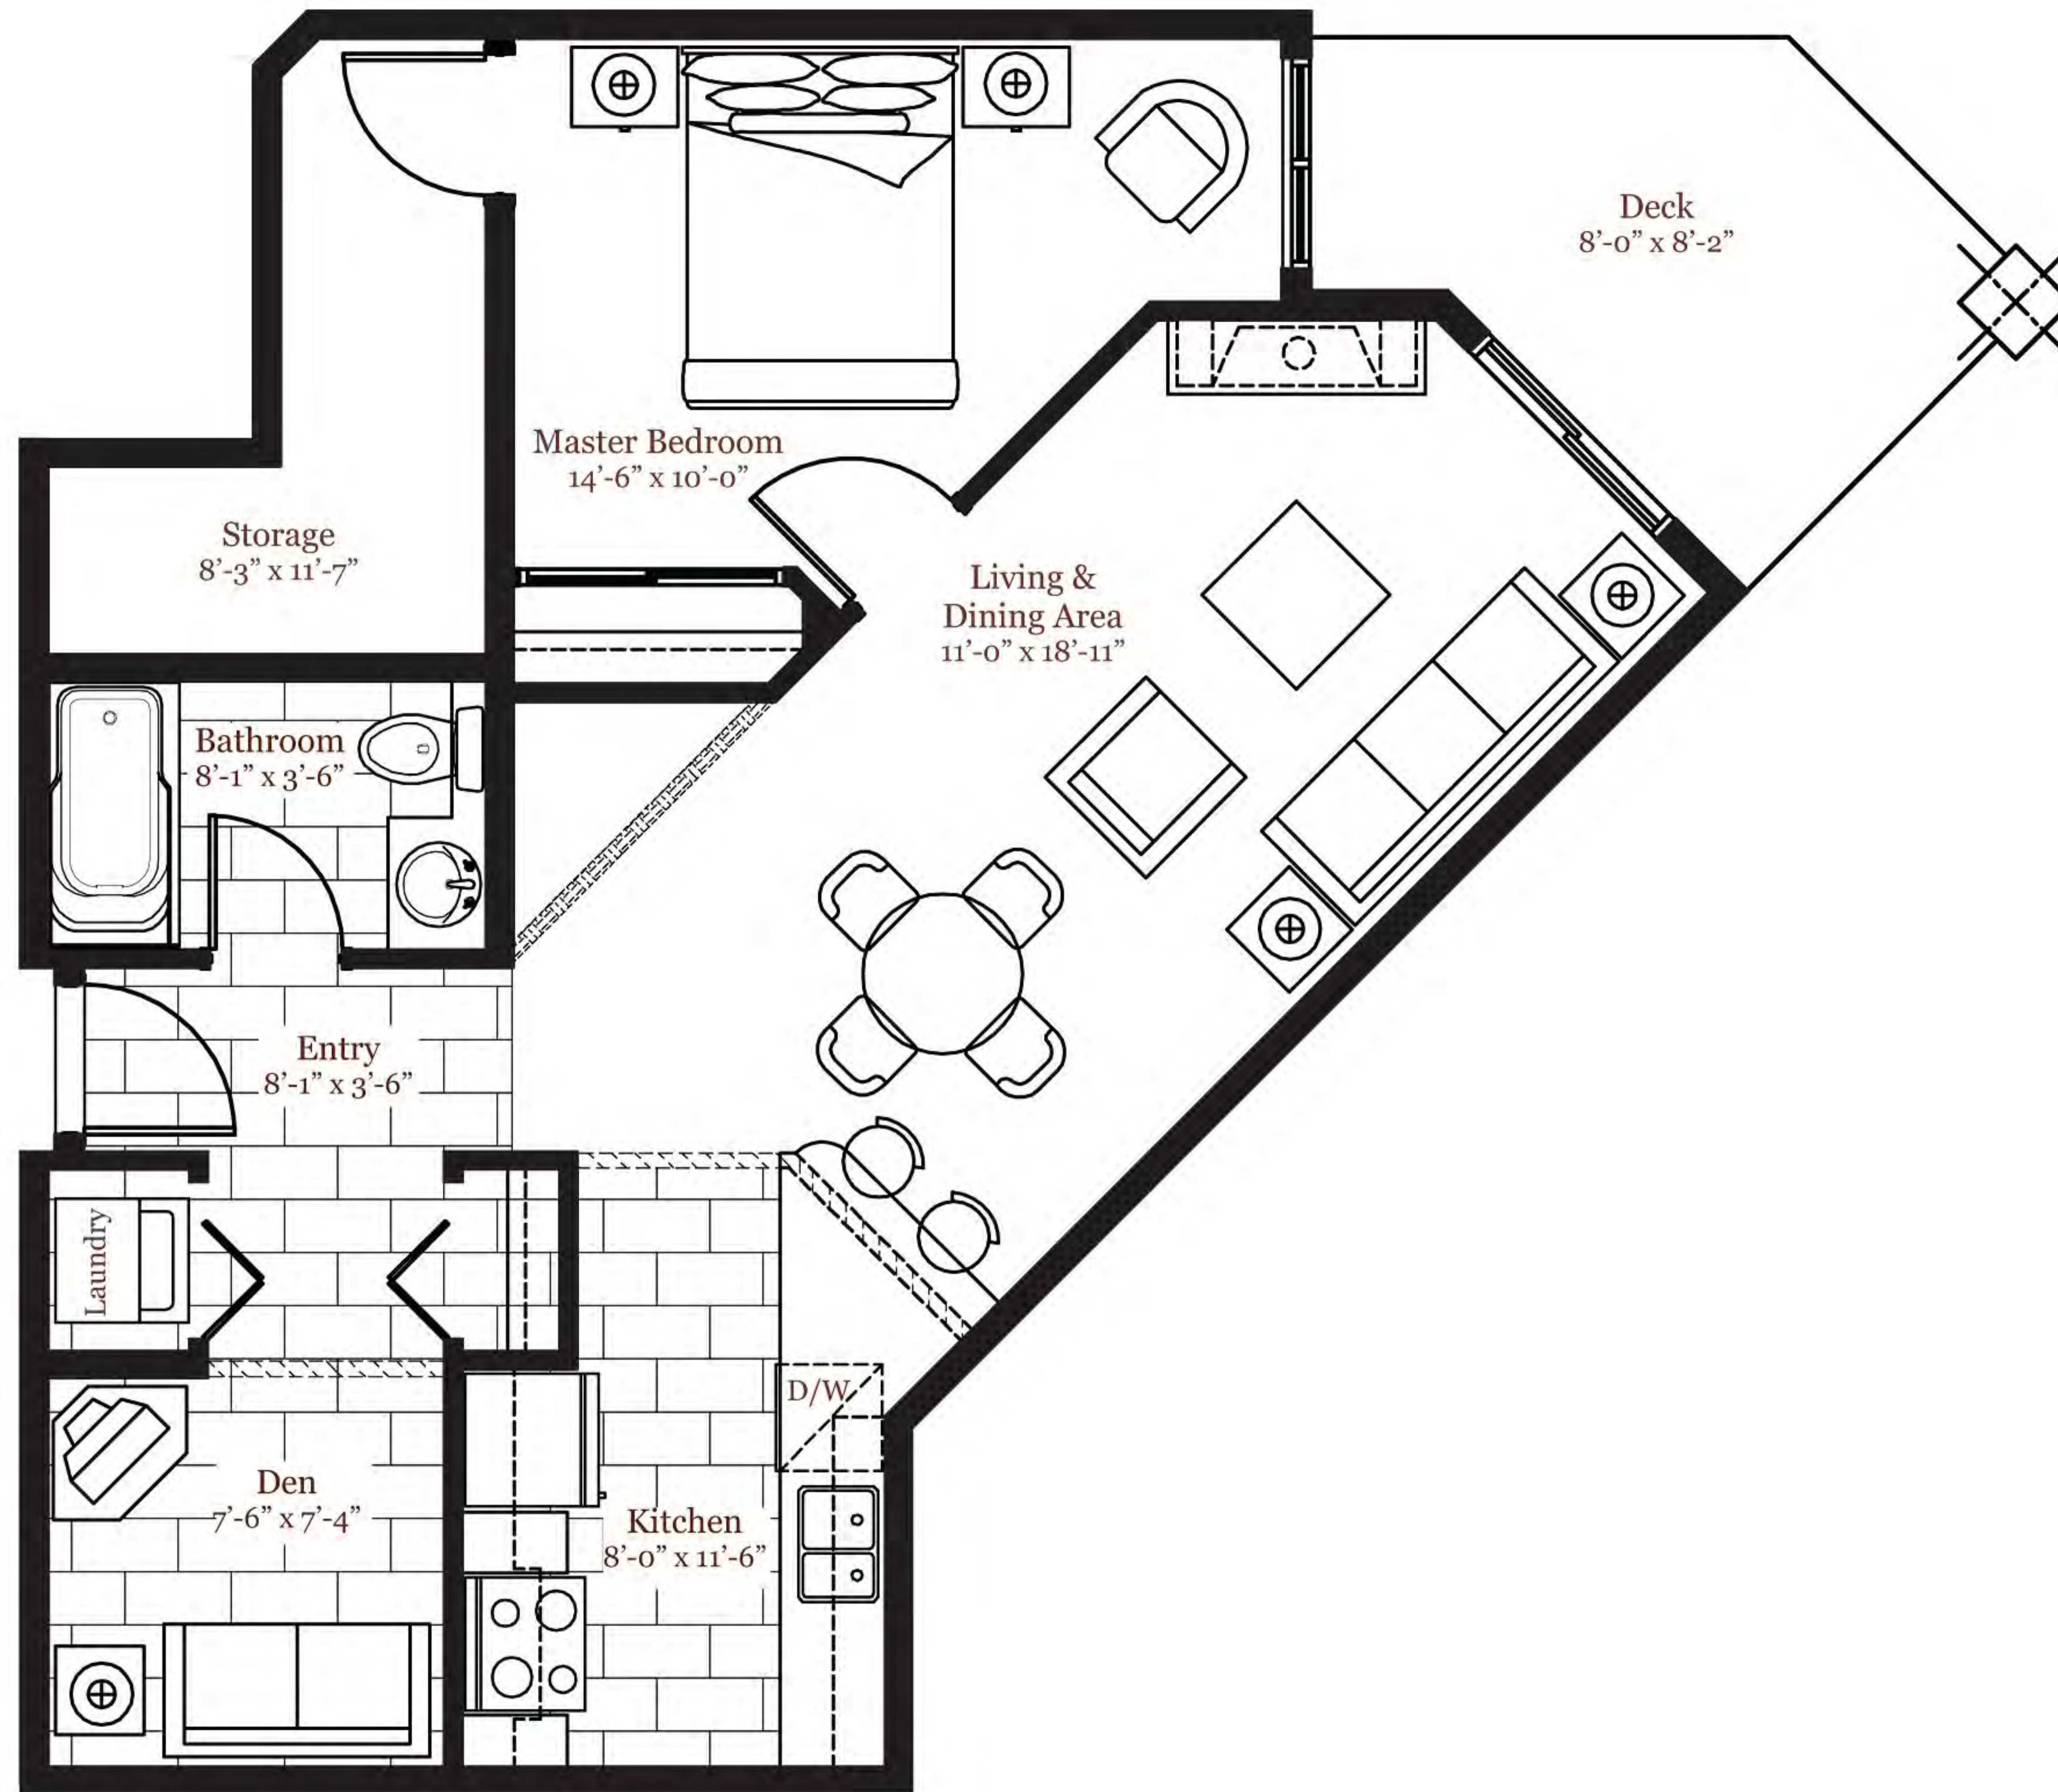

# THORNBRIDGE

AT LONGWOOD

### The Harbourside

Unit F# 102

732 sq. ft.

1 Bedroom + Den